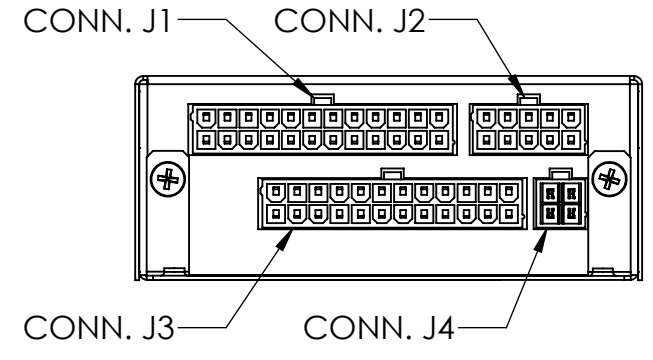

8 7 6 5 4 3 2 1

D
C
B
A

D
C
B
A

CONN. J1/J3
 Housing: MOLEX 39-01-2240
 TE 2-794954-4
 or Equivalent

CONN. J2
 Housing: MOLEX 39-01-2100
 TE 1-794954-0
 or Equivalent

CONN. J4
 Housing: MOLEX 39-01-2040
 TE 794954-4
 or Equivalent

MEASURE IN MM (INCHES)

NAME: 1U-DC-CASING

PART NO: TD-DC-xxxx-xxx-1A

2016 © Telcodium. All rights reserved.

8 7 6 5 4 3 2 1