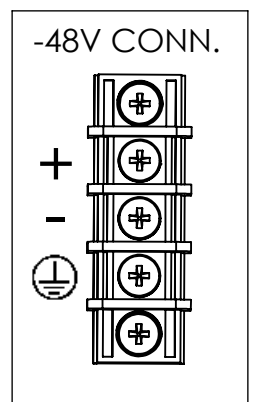

8 7 6 5 4 3 2 1

D
C
B
A

D
C
B
A

CONN. J1/J3
 Housing: MOLEX 39-01-2240
 TE 2-794954-4
 or Equivalent

CONN. J2
 Housing: MOLEX 39-01-2100
 TE 1-794954-0
 or Equivalent

CONN. J4
 Housing: MOLEX 39-01-2040
 TE 794954-4
 or Equivalent

MEASURE IN MM (INCHES)

NAME: 1U-DC-CASING

PART NO: TD-DC-xxxx-xxx-1A

2016 © Telcodium. All rights reserved.

8 7 6 5 4 3 2 1