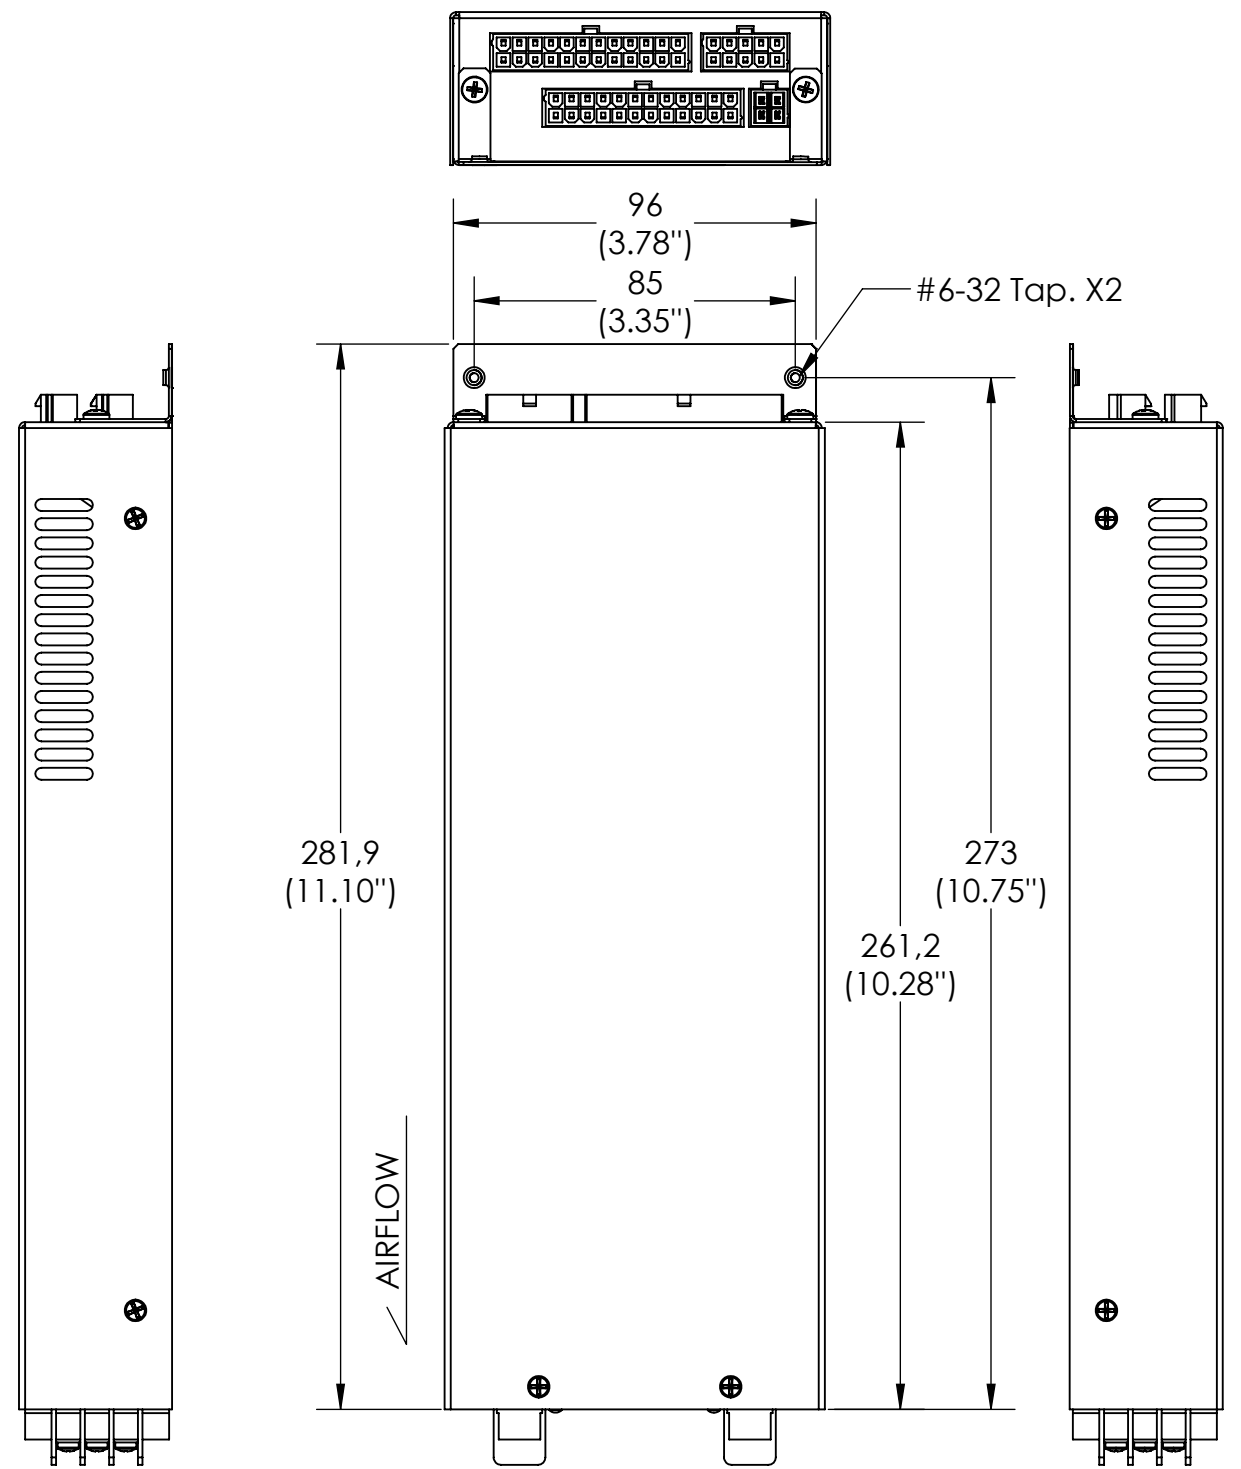

8 7 6 5 4 3 2 1

D
C
B
A

D
C
B
A

CONN. J1/J3
 Housing: MOLEX 39-01-2240
 TE 2-794954-4
 or Equivalent

CONN. J2
 Housing: MOLEX 39-01-2100
 TE 1-794954-0
 or Equivalent

CONN. J4
 Housing: MOLEX 39-01-2040
 TE 794954-4
 or Equivalent

MEASURE IN MM (INCHES)

NAME: 1U-DC-CASING

PART NO: TD-DC-xxxx-xxx-1A

2016 © Telcodium. All rights reserved.

8 7 6 5 4 3 2 1